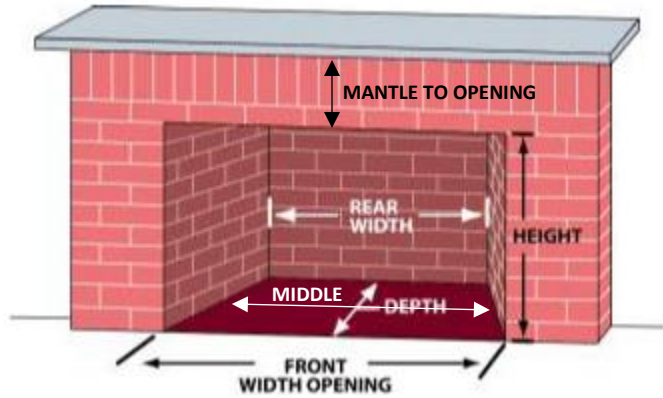

How To Measure Your Fireplace For Gas Logs

Front Width: _____ inches

Back Width: _____ inches

Middle Width: _____ inches

Depth: _____ inches

Height: _____ inches

Distance from Mantle to top of fireplace opening _____ inches

Vented or Vent Free? Vented Vent Free

What type of fireplace do you have? Masonry Prefabricated Ventless

Gas Type Used in Fireplace: Natural Gas Propane

Gas Stub Location: Left Right Rear Floor

Do you want a remote control? Yes No